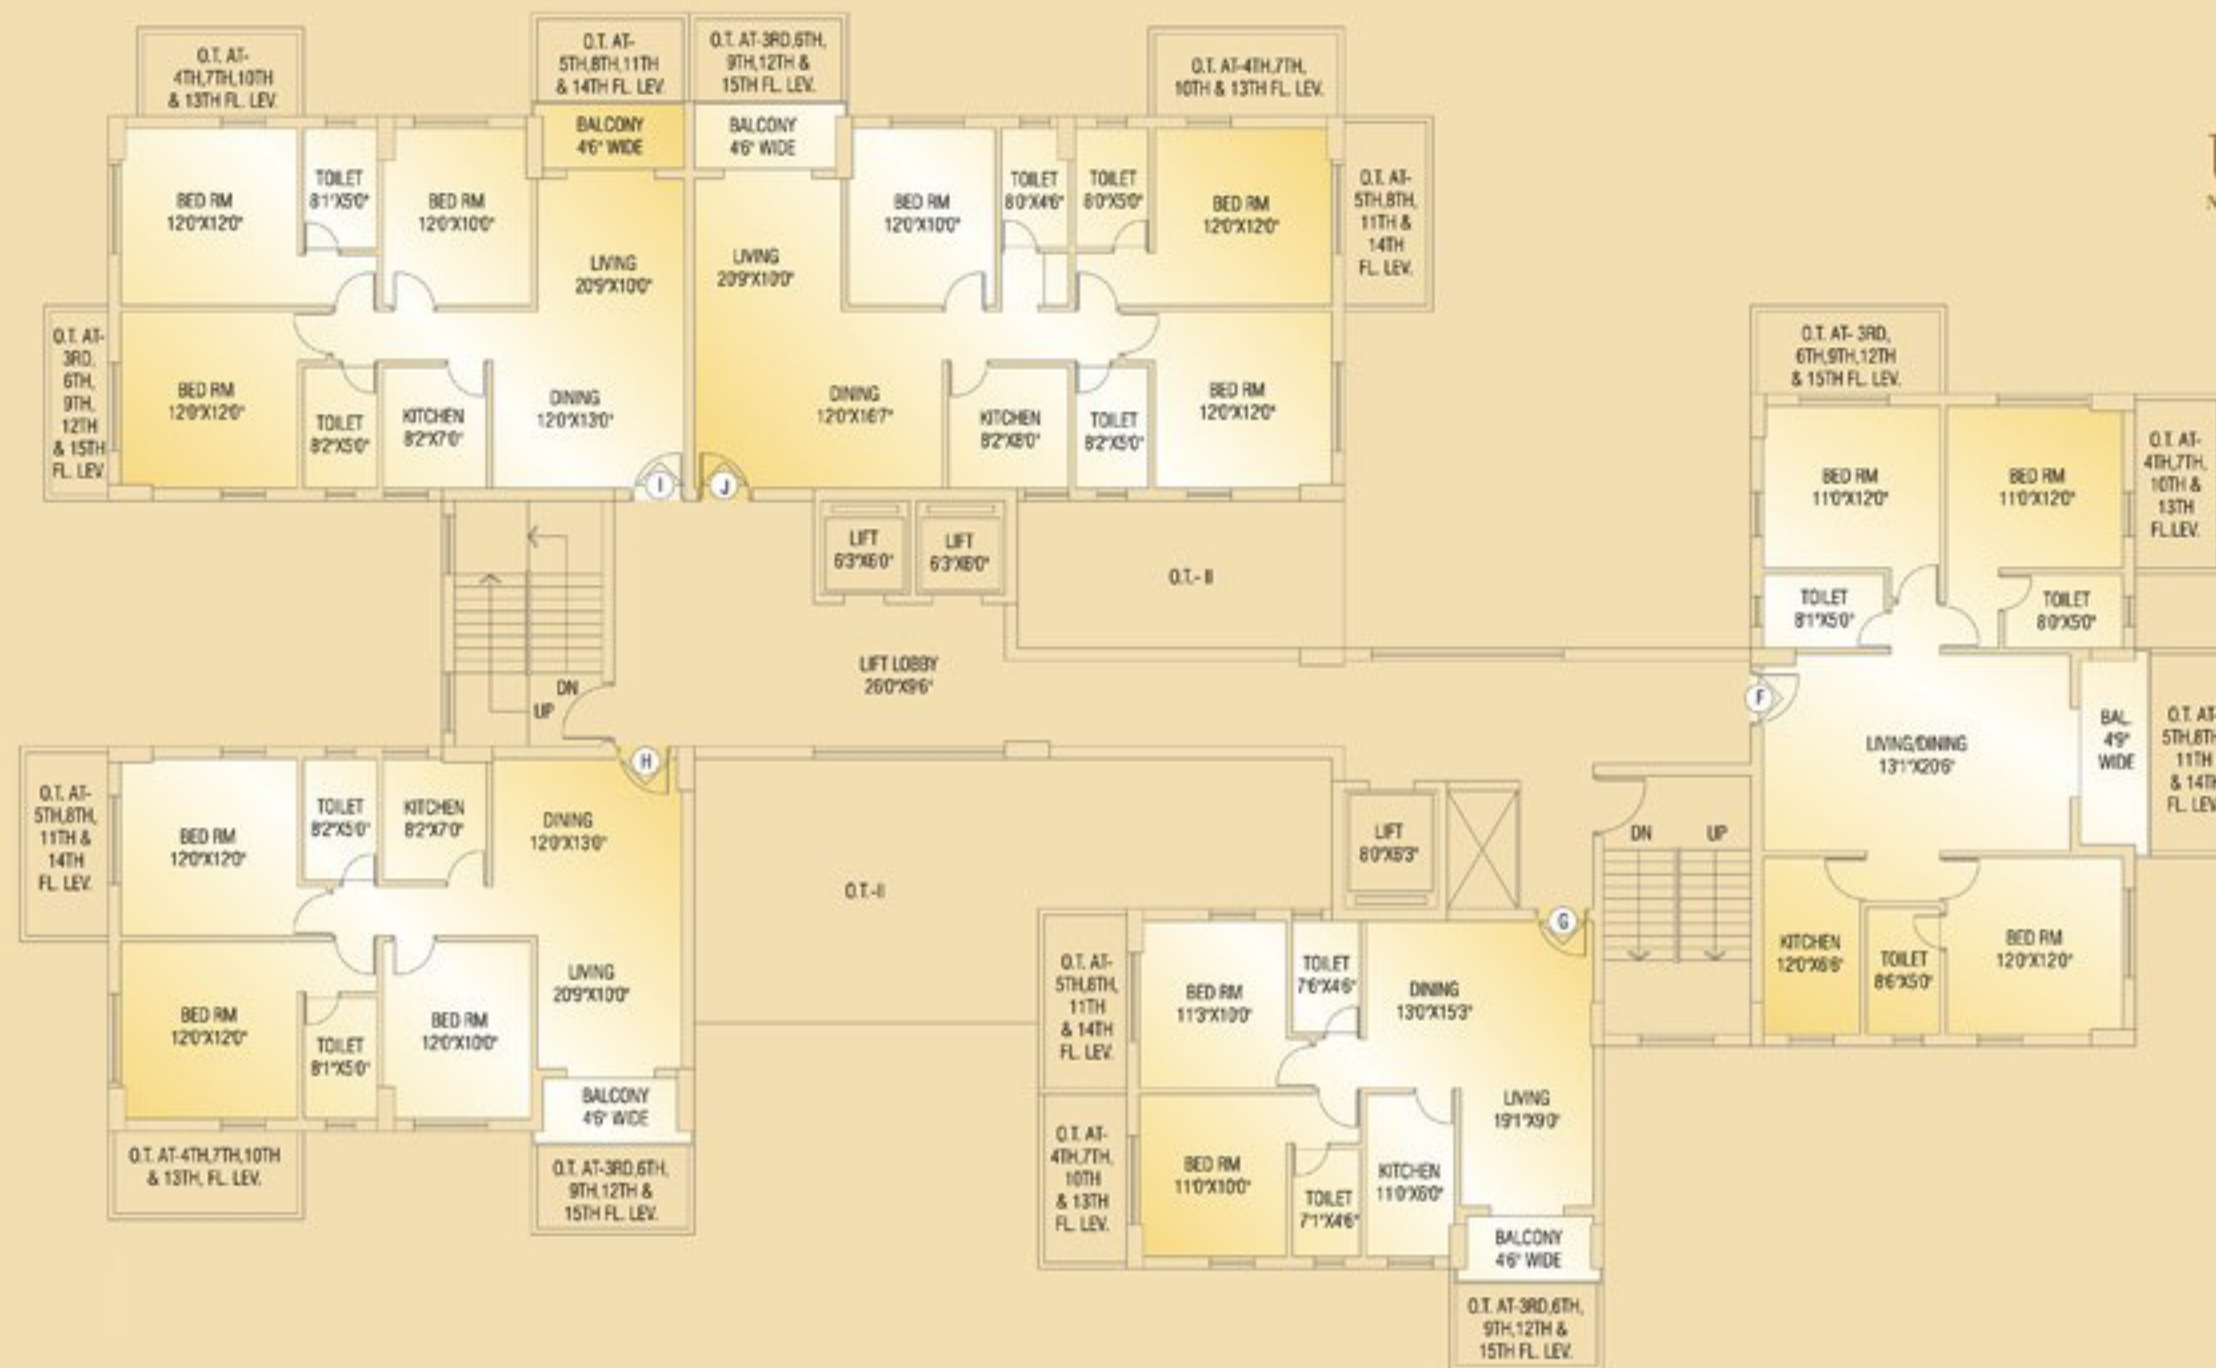

Particulars	Details
Living/Dining Flooring	Tiles
Bedrooms Flooring	Tiles
Wall Ceiling Finish	Oil Bound Distemper / Colour Wash
Toilets Wall Finish	Tiles up to 5' Oil Bound Distemper / Colour Wash
Toilets Flooring	Tiles
Kitchen Flooring	Tiles
Platform	Marble
Kitchen Wall Finish	Tiles up to 2 feet high above Marble counter & Oil bound distemper / Colour Wash in balance area
Others	Single Bowl Stainless Steel Sink
Balcony Flooring	Tiles
Window	MS Z-Section & Glass / Alu Steel & Glass
Door Frame / Doors	Hardwood / M.S / Fiber Door frames with Flush Door / Skin Door / Fiber Door
Common Area Flooring	Marble / Pavers
Lift Lobby	Marble / Tiles
Chinaware	Standard Fitting
C.P Fittings	Standard Fitting
Electrical	ISI marked products for wiring, switches and Circuits
Security	Gated Complex

UTOPIA
NATURALLY BEAUTIFUL LIPS

TOWER 1
TYPICAL FLOOR PLAN

UTOPIA
NATURALLY BEAUTIFUL LIFE

TOWER 2
TYPICAL FLOOR PLAN

UTOPIA
NATURALLY BEAUTIFUL LIFE

TOWER 3
TYPICAL FLOOR PLAN

UTOPIA
NATURALLY BEAUTIFUL LIFE

TOWER 4
TYPICAL FLOOR PLAN

LEGEND

- | | | |
|---------------------------------------|-----------------------------|-----------------------|
| 1. Kid's play area | 8. Outdoor shower | 15. Spiral seat |
| 2. Space for artificial cricket pitch | 9. Changing rooms | 16. Way to lift lobby |
| 3. Planting bed | 10. Indoor gym | 17. Community hall |
| 4. Seat planter | 11. Yoga area | 18. Sit-out area |
| 5. Swimming pool | 12. Outdoor table games | 19. Amphitheater |
| 6. Kid's pool | 13. Indoor games room | 20. Lawn |
| 7. Cabana | 14. Podium level grand lawn | |