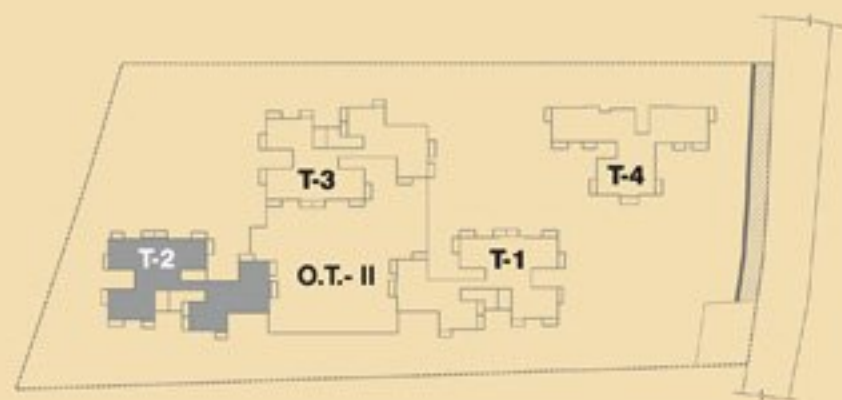

UTOPIA
NATURALLY BEAUTIFUL LIPS

TOWER 1
TYPICAL FLOOR PLAN

UTOPIA
NATURALLY BEAUTIFUL LIFE

TOWER 2
TYPICAL FLOOR PLAN

UTOPIA
NATURALLY BEAUTIFUL LIFE

TOWER 3
TYPICAL FLOOR PLAN

UTOPIA
NATURALLY BEAUTIFUL LIFE

TOWER 4
TYPICAL FLOOR PLAN

LEGEND

- | | | |
|---------------------------------------|-----------------------------|-----------------------|
| 1. Kid's play area | 8. Outdoor shower | 15. Spiral seat |
| 2. Space for artificial cricket pitch | 9. Changing rooms | 16. Way to lift lobby |
| 3. Planting bed | 10. Indoor gym | 17. Community hall |
| 4. Seat planter | 11. Yoga area | 18. Sit-out area |
| 5. Swimming pool | 12. Outdoor table games | 19. Amphitheater |
| 6. Kid's pool | 13. Indoor games room | 20. Lawn |
| 7. Cabana | 14. Podium level grand lawn | |