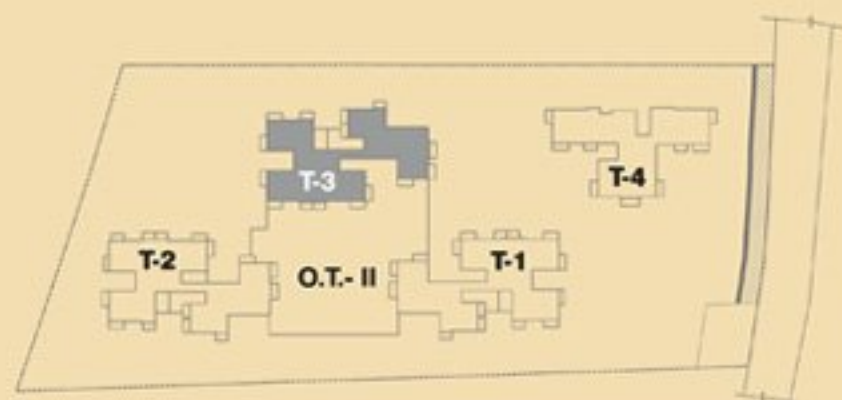

UTOPIA
NATURALLY BEAUTIFUL LIPS

TOWER 1
TYPICAL FLOOR PLAN

UTOPIA
NATURALLY BEAUTIFUL LIFE

TOWER 2
TYPICAL FLOOR PLAN

UTOPIA
NATURALLY BEAUTIFUL LIFE

TOWER 3
TYPICAL FLOOR PLAN

UTOPIA
NATURALLY BEAUTIFUL LIFE

TOWER 4
TYPICAL FLOOR PLAN

LEGEND

- | | | |
|---------------------------------------|-----------------------------|-----------------------|
| 1. Kid's play area | 8. Outdoor shower | 15. Spiral seat |
| 2. Space for artificial cricket pitch | 9. Changing rooms | 16. Way to lift lobby |
| 3. Planting bed | 10. Indoor gym | 17. Community hall |
| 4. Seat planter | 11. Yoga area | 18. Sit-out area |
| 5. Swimming pool | 12. Outdoor table games | 19. Amphitheater |
| 6. Kid's pool | 13. Indoor games room | 20. Lawn |
| 7. Cabana | 14. Podium level grand lawn | |