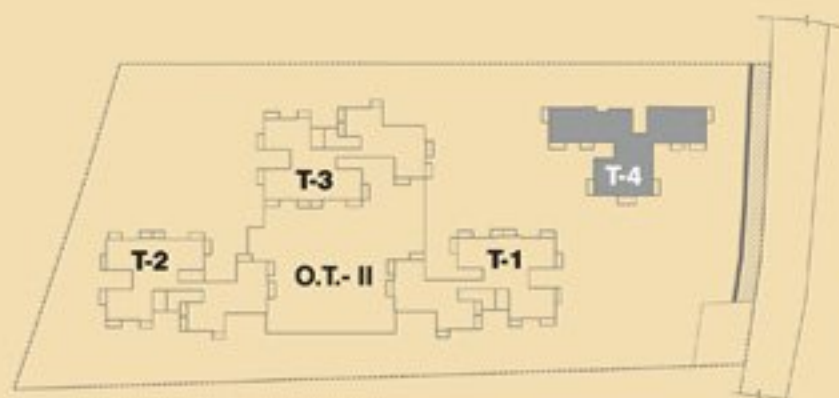

UTOPIA
NATURALLY BEAUTIFUL LIPS

TOWER 1
TYPICAL FLOOR PLAN

UTOPIA
NATURALLY BEAUTIFUL LIFE

TOWER 2
TYPICAL FLOOR PLAN

UTOPIA
NATURALLY BEAUTIFUL LIFE

TOWER 3
TYPICAL FLOOR PLAN

UTOPIA
NATURALLY BEAUTIFUL LIFE

TOWER 4
TYPICAL FLOOR PLAN

LEGEND

- | | | |
|---------------------------------------|-----------------------------|-----------------------|
| 1. Kid's play area | 8. Outdoor shower | 15. Spiral seat |
| 2. Space for artificial cricket pitch | 9. Changing rooms | 16. Way to lift lobby |
| 3. Planting bed | 10. Indoor gym | 17. Community hall |
| 4. Seat planter | 11. Yoga area | 18. Sit-out area |
| 5. Swimming pool | 12. Outdoor table games | 19. Amphitheater |
| 6. Kid's pool | 13. Indoor games room | 20. Lawn |
| 7. Cabana | 14. Podium level grand lawn | |